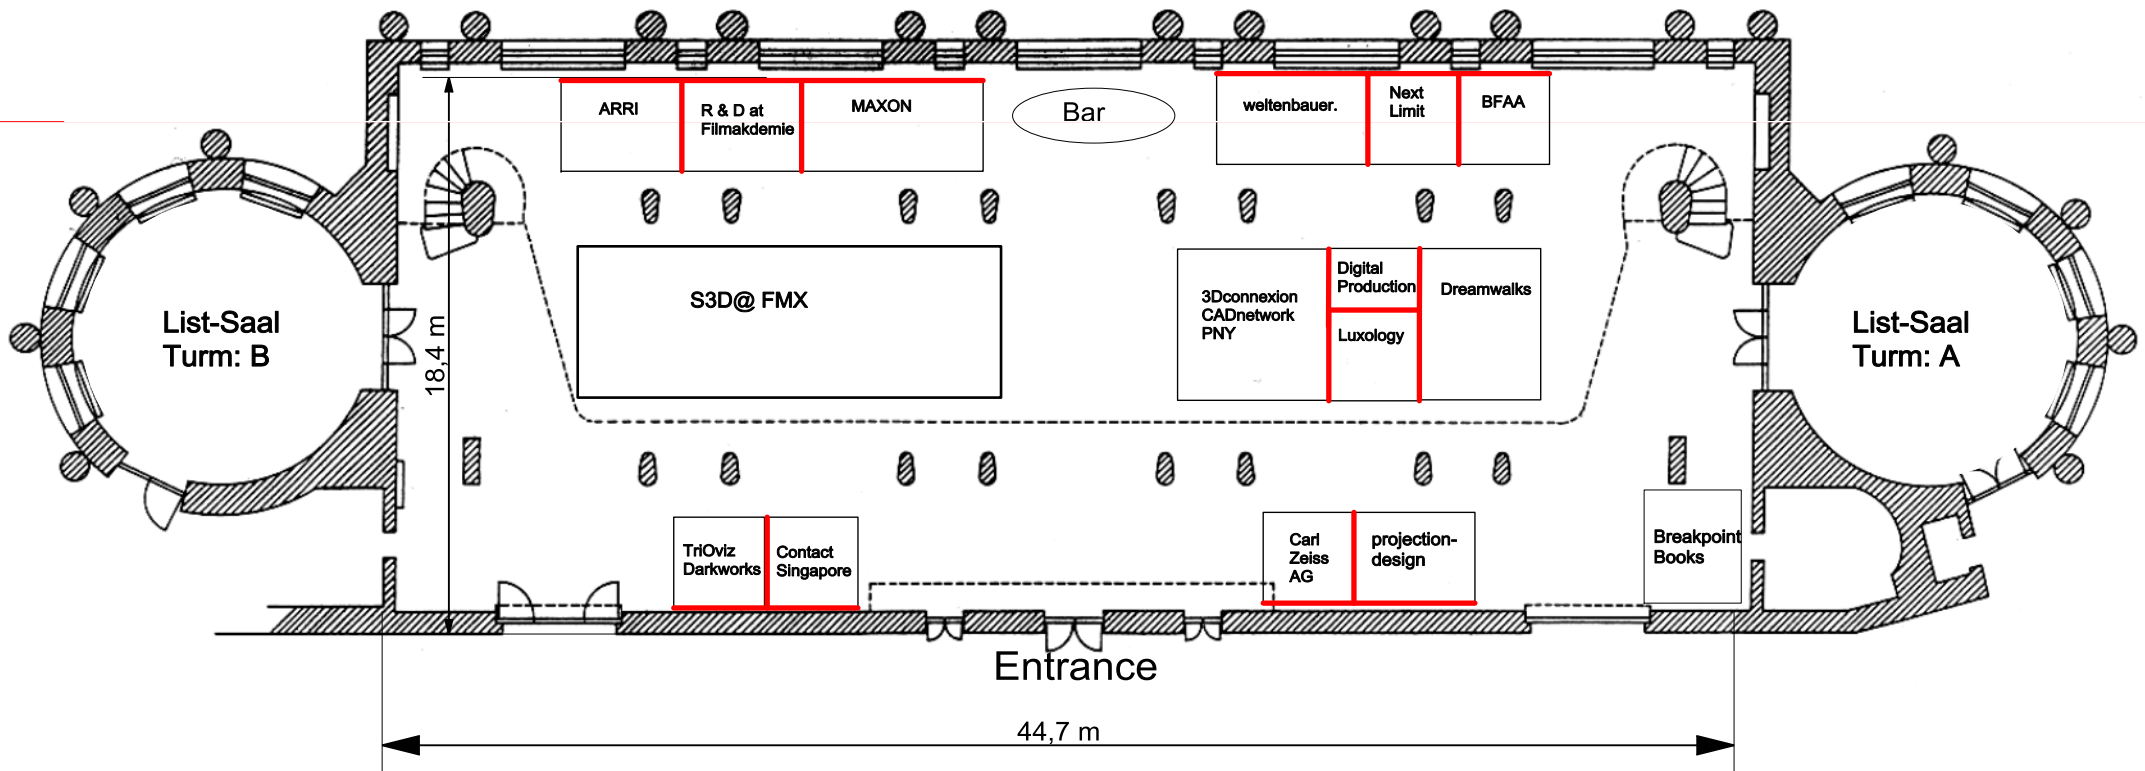

— Booth walls

List-Saal

Trade Floor

FMX 2010

Scale of 1 : 250

- 1.1 ARRI
- 1.2 R & D at Filmakademie
- 1.3 MAXON
- 1.4 weltenbauer.
- 1.5 Next Limit Tech.
- 1.6 BFAA

- 2.1 S3D Expo @ FMX 2010
- 3.1 3Dconnexion
CADnetwork
PNY Technologies
- 3.2 Luxology
- 3.3 DIGITAL PRODUCTION
- 3.4 Dreamwalks